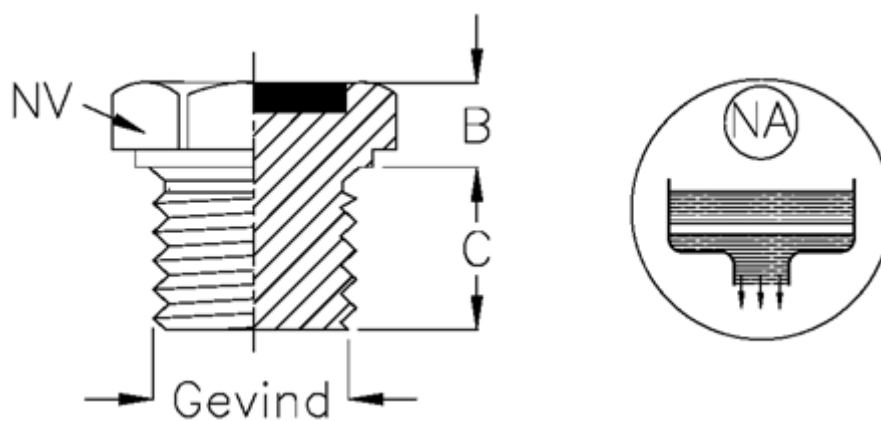

# Data Sheet

Article number: 21325161D

Description: Drain filling plug  
Type 32B G 1 1/4 ET.D (level black)

## Measures

B = 10

C = 15

NV = 50

Thread = 1 1/4 GAS